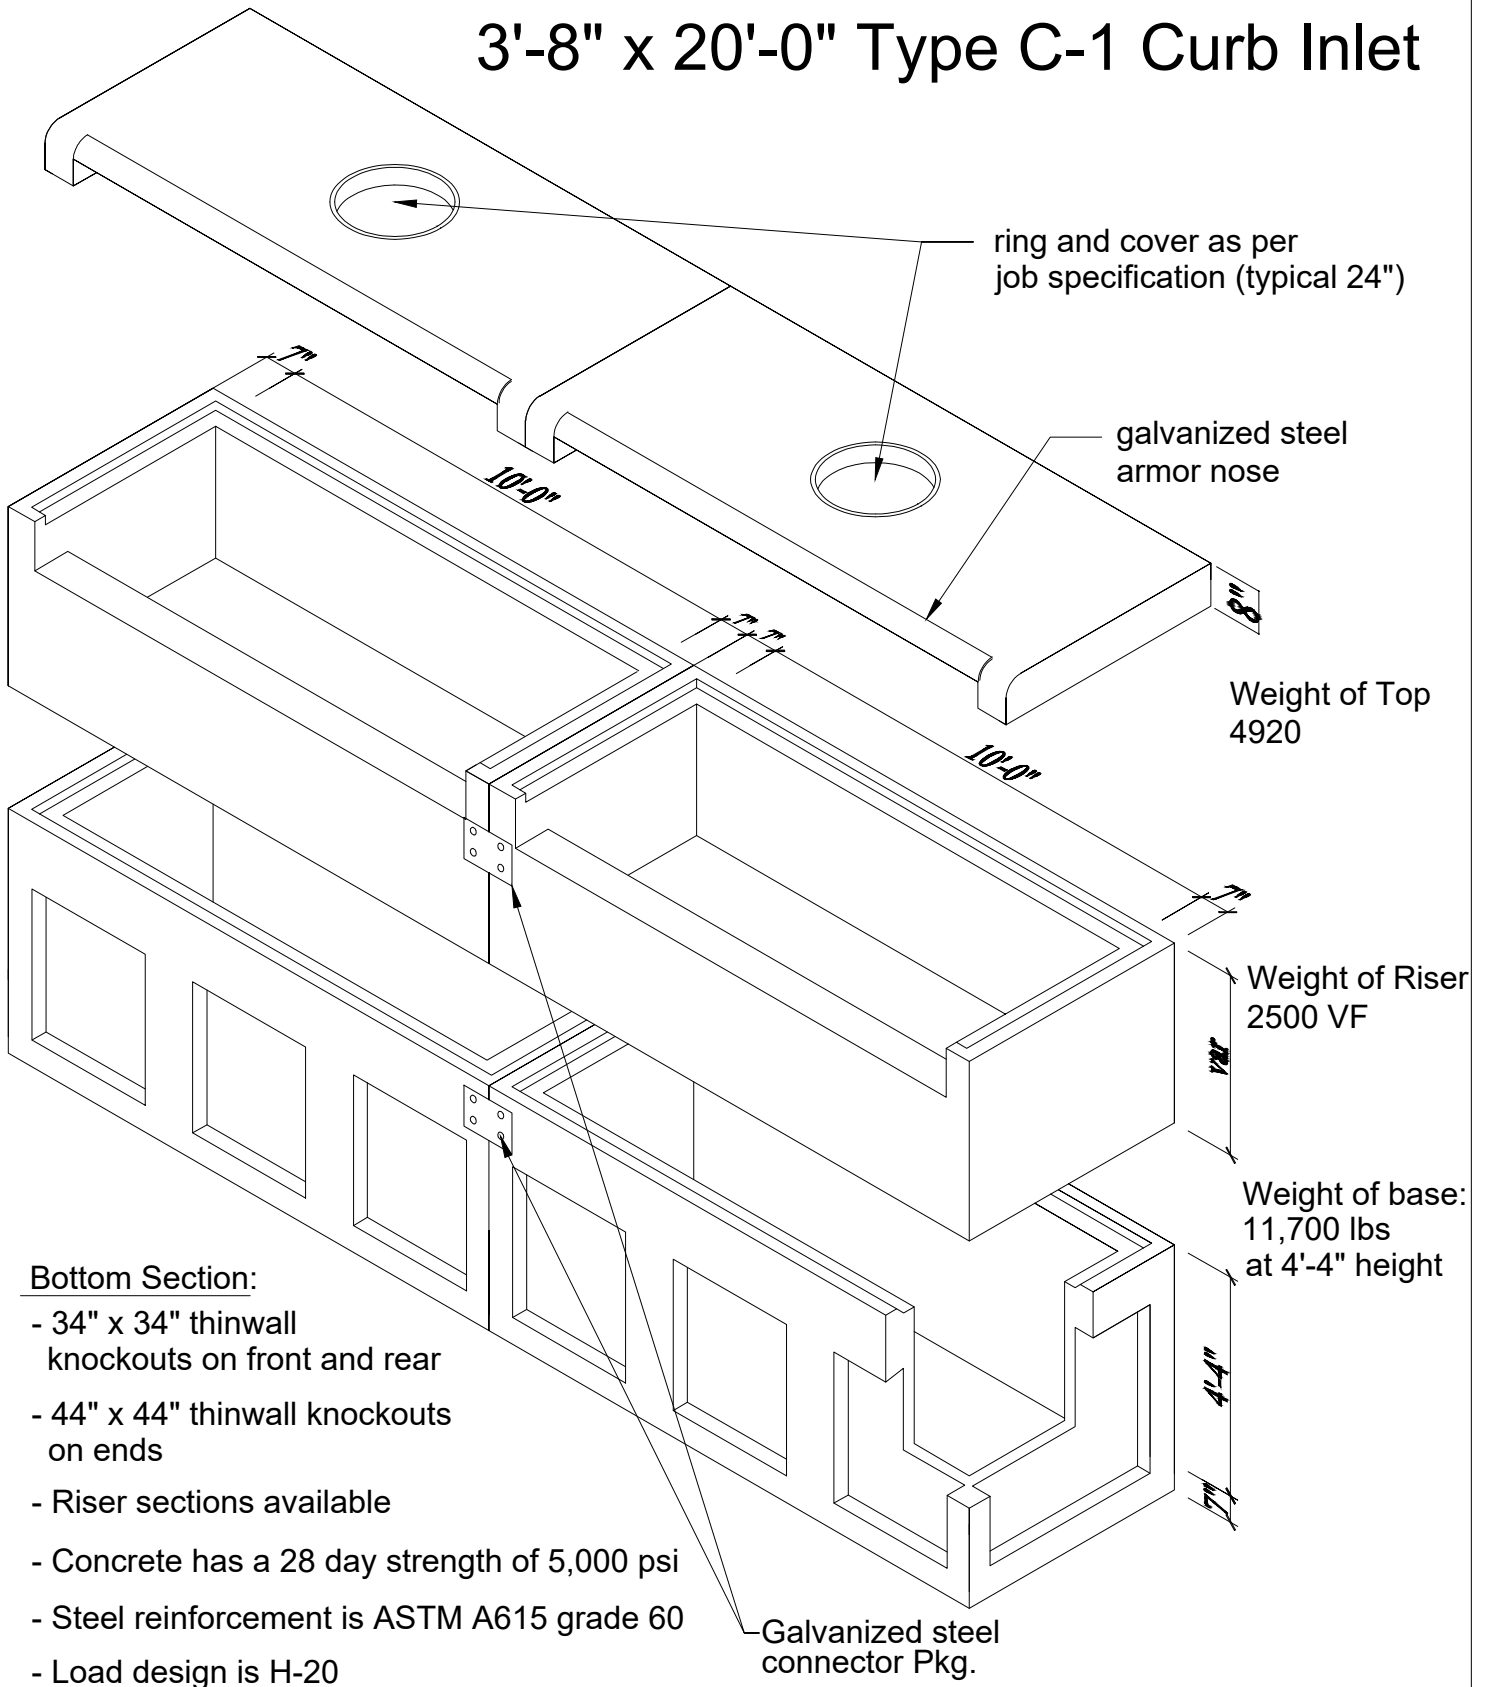

3'-8" x 20'-0" Type C-1 Curb Inlet

 <p>Lone Star Precast 454 Kelly Smith Lane Buda, Texas 78610 Ph: 512.312.2121</p>	 <p>NPCA CERTIFIED PLANT</p>	3'-8" x 20'-0" Type C-1 Curb Inlet		
		PART NO	DWG NO	REV
DRAWN SKP	DATE 02/06/2023	SCALE 1 / 40	Dimensions Unit: inch	SHEET 1 OF 1